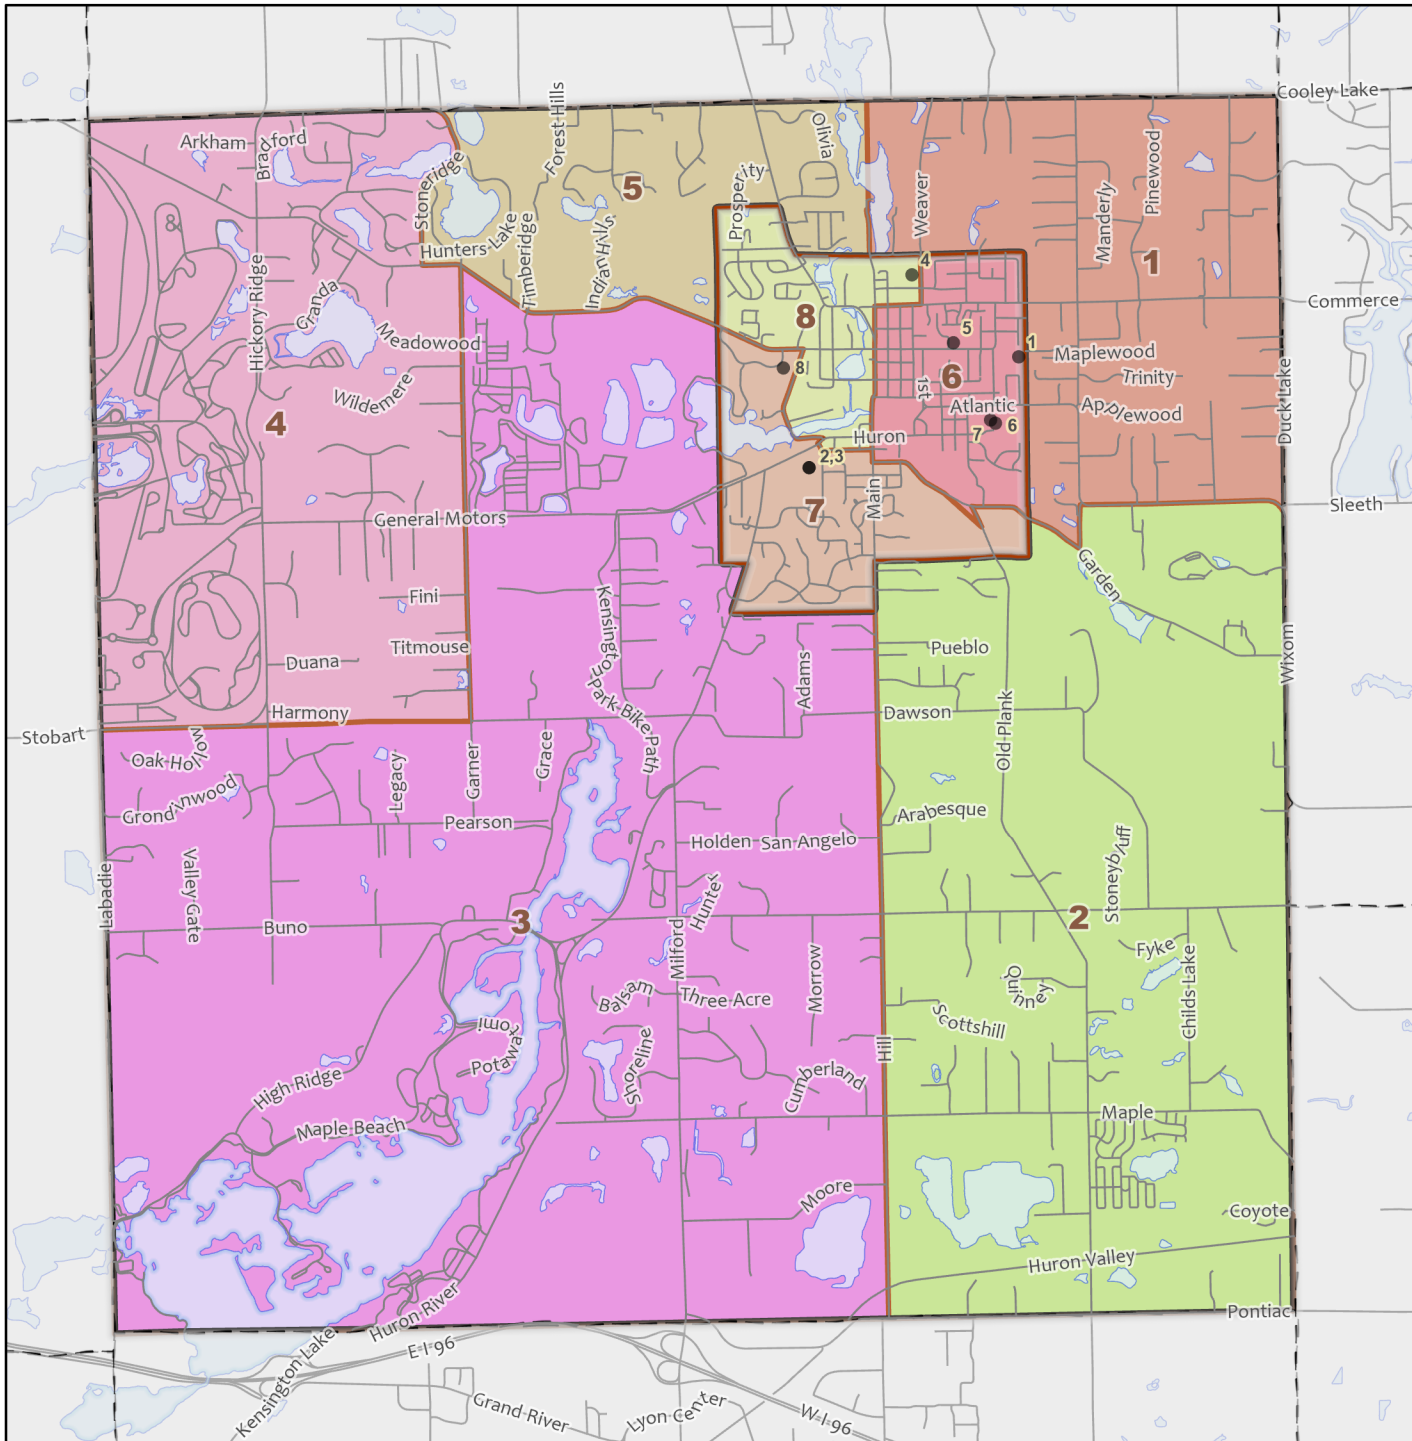

# Voting Precincts 2022

## Charter Township of Milford

### Voting Precincts and Locations

- 1** Kurtz Elementary  
1350 Kurtz Drive
- 2** Johnson Elementary  
515 General Motors Road
- 3** Johnson Elementary  
515 General Motors Road
- 4** Muir Middle School  
425 George Street
- 5** St. George's Church  
801 E. Commerce Street
- 6** Milford Civic Center  
1100 Atlantic Street
- 7** Milford Senior Center  
1050 Atlantic Street
- 8** Milford Public Library  
330 Family Drive

● Voting Locations

**giffels**  
**webster**